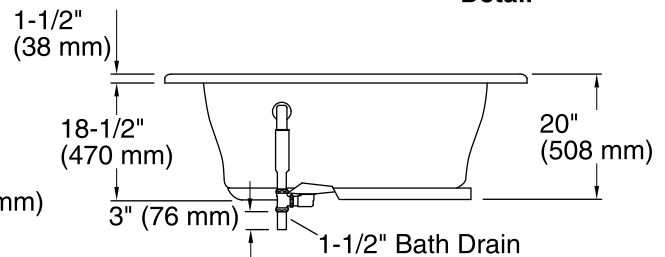

Features

- Spacious design accommodates up to two bathers.
- Corner layout minimizes footprint without compromising bathing area.
- Molded lumbar support and armrests offer extra comfort while bathing.
- Integral faucet deck.

Color	Code	Description
	0	White
	96	Biscuit
	71	Seafoam Green

No change in measurements if connected with drain illustrated. (K-11677)

Drop-in Cut-out Detail

Drop-in Rim Detail

Technical Information

All product dimensions are nominal.

Installation:	Drop-in, Corner
Drain location:	Center
Basin area, bottom:	44" x 36" (1118 mm x 914 mm)
Basin area, top:	56" x 43" (1422 mm x 1092 mm)
Weight:	51 lbs (23.1 kg)
Minimum floor load:	35 lbs/ft ² (170.9 kg/m ²)
Water depth:	15" (381 mm)
Water capacity:	76 gal (287.7 L)

Notes

Measure your actual product for rough-in details.

Install this product according to the installation instructions.

The hot water supply should be 70% of the capacity of the bath or greater. Installations will vary.