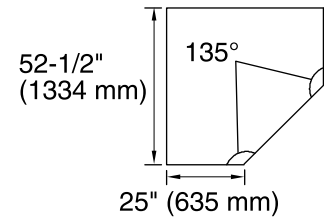

Color	Code	Description
	0	White
	96	Biscuit
	71	Seafoam Green

No change in measurements if connected with drain illustrated. (K-11677)

Drop-in Cut-out Detail

Drop-in Rim Detail

Technical Information

All product dimensions are nominal.

Installation:	Drop-in, Corner
Drain location:	Center
Basin area, bottom:	44" x 36" (1118 mm x 914 mm)
Basin area, top:	56" x 43" (1422 mm x 1092 mm)
Weight:	51 lbs (23.1 kg)
Minimum floor load:	35 lbs/ft ² (170.9 kg/m ²)
Water depth:	15" (381 mm)
Water capacity:	76 gal (287.7 L)