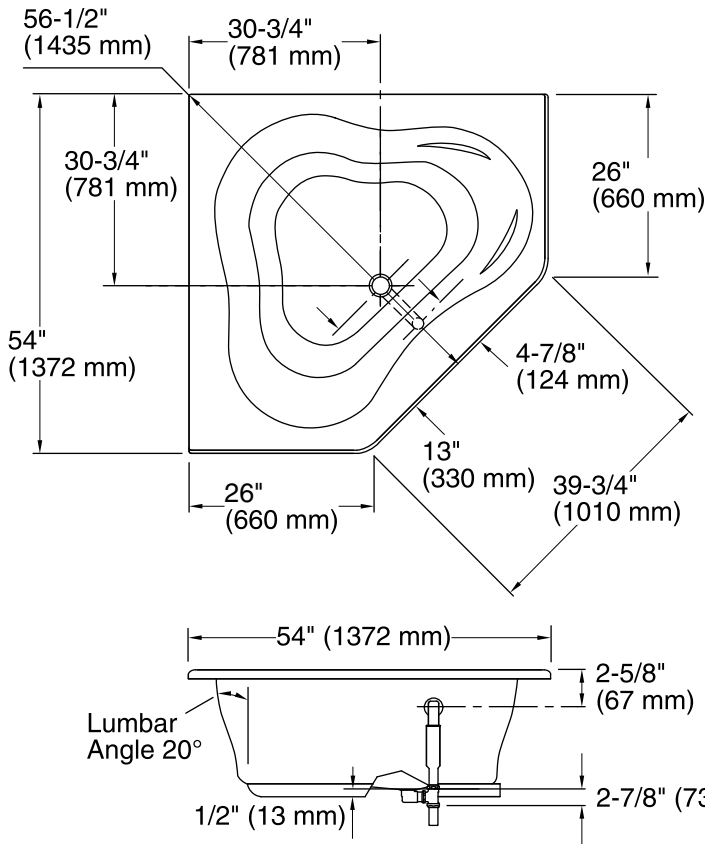

Features

- Spacious design accommodates up to two bathers.
- Corner layout minimizes footprint without compromising bathing area.
- Molded lumbar support and armrests offer extra comfort while bathing.
- Integral faucet deck.

Color	Code	Description
	0	White
	96	Biscuit
	71	Seafoam Green

No change in measurements if connected with drain illustrated. (K-11677)

Drop-in Cut-out Detail

Drop-in Rim Detail

Technical Information

All product dimensions are nominal.

Installation:	Drop-in, Corner
Drain location:	Center
Basin area, bottom:	44" x 36" (1118 mm x 914 mm)
Basin area, top:	56" x 43" (1422 mm x 1092 mm)
Weight:	51 lbs (23.1 kg)
Minimum floor load:	35 lbs/ft ² (170.9 kg/m ²)
Water depth:	15" (381 mm)
Water capacity:	76 gal (287.7 L)

Notes

Measure your actual product for rough-in details.

Install this product according to the installation instructions.

The hot water supply should be 70% of the capacity of the bath or greater. Installations will vary.