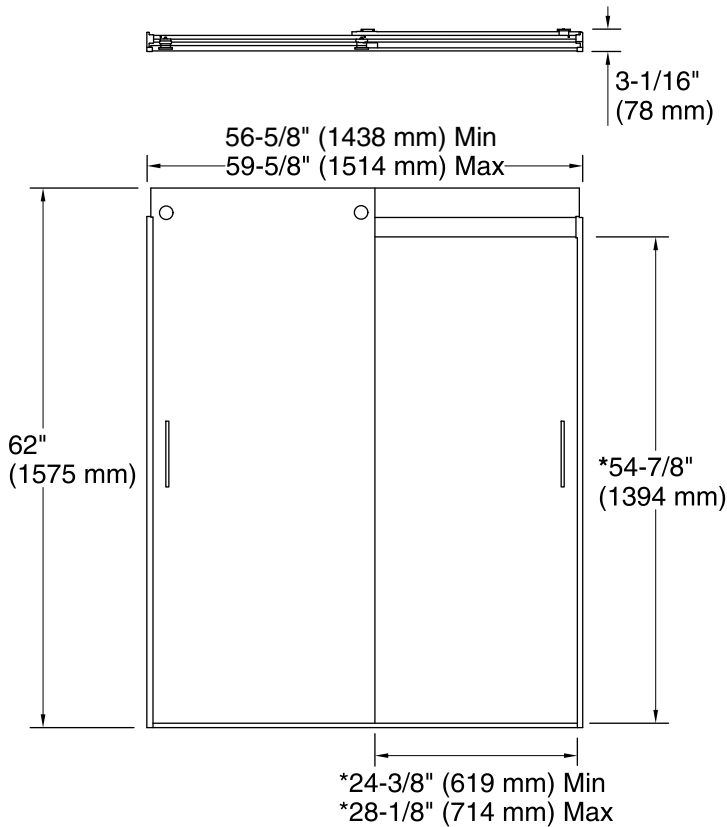

## Technical Information

All product dimensions are nominal.

Installation type:	For bath installation
Opening Width - Min:	56-5/8" (1438 mm)
Opening Width - Max:	59-5/8" (1514 mm)
Walk-through - Min:	24-3/8" (619 mm)
Walk-through - Max:	28-1/8" (714 mm)
Glass thickness:	1/4" (6 mm)
Glass coating:	CleanCoat®

## Notes

Install this product according to the installation guide.

The vertical opening should be a minimum of 64-1/2" (1638 mm) to allow for installation clearance.