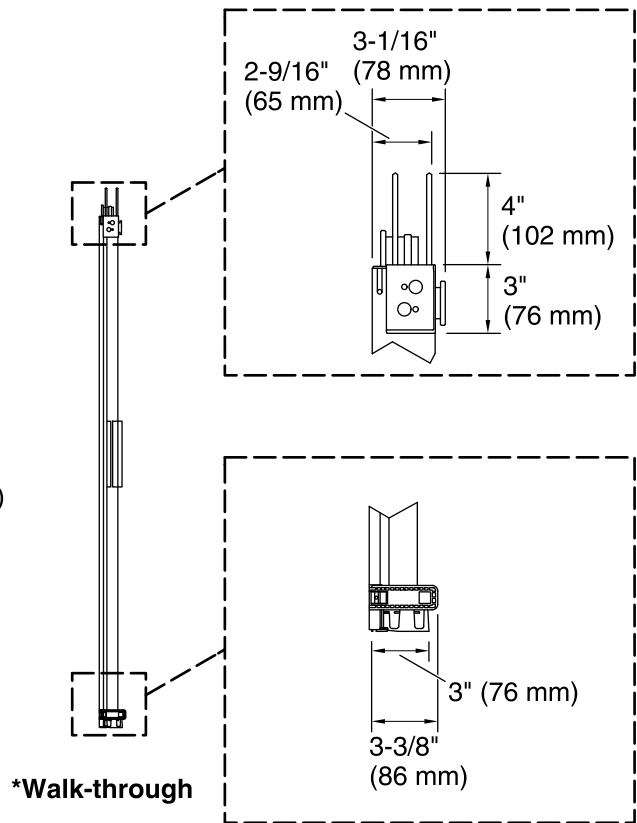

## Technical Information

All product dimensions are nominal.

Installation type:	For bath installation
Opening Width - Min:	56-5/8" (1438 mm)
Opening Width - Max:	59-5/8" (1514 mm)
Walk-through - Min:	24-3/8" (619 mm)
Walk-through - Max:	28-1/8" (714 mm)
Glass thickness:	1/4" (6 mm)
Glass coating:	CleanCoat®

## Notes

Install this product according to the installation guide.

The vertical opening should be a minimum of 64-1/2" (1638 mm) to allow for installation clearance.