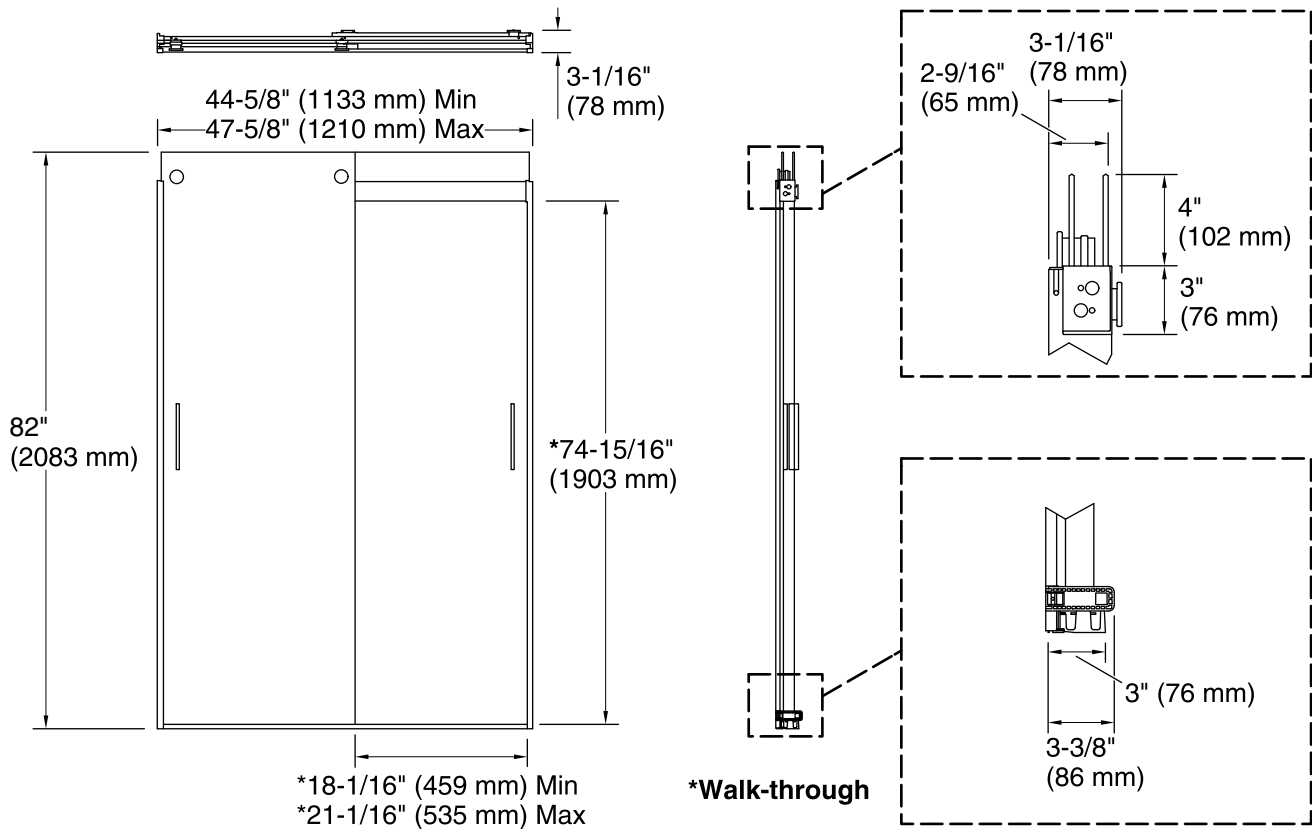

Technology

- Frameless, 3/8-inch-thick Crystal Clear tempered glass.
- Innovative roller design simplifies installation and provides out-of-plumb adjustability while glass is installed.
- Cushioned center guide provides quiet sliding action.
- Vertical blade handles accentuate the contemporary style.
- CleanCoat® nanotechnology helps prevent bacteria, mildew and water stains on your glass, making it easy to clean and looking new.

Available Glass Options

Code	Description
------	-------------

L Crystal Clear

Technical Information

All product dimensions are nominal.

Installation type:	For shower base installation
Opening style:	Sliding/Bypass
Opening Width - Min:	44-5/8" (1133 mm)
Opening Width - Max:	47-5/8" (1210 mm)
Walk-through - Min:	18-1/16" (459 mm)
Walk-through - Max:	21-1/16" (535 mm)
Glass thickness:	3/8" (10 mm)
Glass coating:	CleanCoat®

Notes

Install this product according to the installation guide.

If replacing a shower door, the narrow wall jamb design of this door may not cover the existing shower door holes.

The vertical opening should be a minimum of 84-1/2" (2146 mm) to allow for installation clearance.