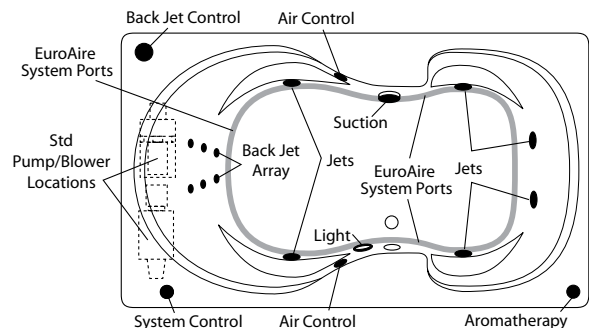

### Order Number / Description

6J: *EuroFlo System* includes: 6-Adjustable jets, 6-jet Back Jet Array w/ manual control, Aromatherapy diffuser, Chromotherapy light, low water sensor, twin air controls, electronic system control w/ timer, and 13.5 amp pump/motor.

### Order Number / Description

AR3; *EuroAire System* (3\*) includes: (42) Perimeter air ports, electronic system control, and a 12.0 amp, 600-watt blower with ceramic heater.

6J-AR3: *EuroFlo & EuroAire System* (3\*) on a single unit with an enhanced electronic control.

Notes: (1\*) Factory installed options  
 (2\*) Includes system control upgrade  
 (3\*) Available on acrylic models only  
 (4\*) Upgrade from manual back-jet array

Sump Dimen: 55" long x 25" wide x 20-1/4" deep  
 Sump Capacity: 93 gal. (unoccupied - to overflow)  
 Whirlpool Operating: 65 gal.

EuroFlo System

EuroAire System

Combination EuroFlo / EuroAire System

Photographic images may include optional components and appear different than actual product.  
 Dimensions shown are maximum. Due to the nature of the materials involved, actual unit dimensions can vary (tolerances: +0 / -3/8 inch).  
 Oasis reserves the right to modify or discontinue product and/or associated equipment without prior written or verbal notification or obligation.