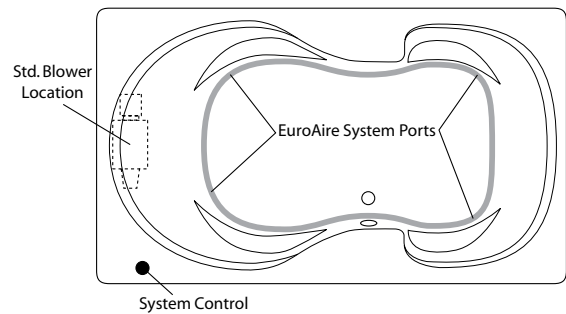

### Order Number / Description

AR3; *EuroAire System* (3\*) includes: (42) Perimeter air ports, electronic system control, and a 12.0 amp, 600-watt blower with ceramic heater.

6J-AR3: *EuroFlo & EuroAire System* (3\*) on a single unit with an enhanced electronic control.

Notes: (1\*) Factory installed options  
 (2\*) Includes system control upgrade  
 (3\*) Available on acrylic models only  
 (4\*) Upgrade from manual back-jet array

Sump Dimen: 55" long x 25" wide x 20-1/4" deep  
 Sump Capacity: 93 gal. (unoccupied - to overflow)  
 Whirlpool Operating: 65 gal.

EuroFlo System

EuroAire System

Combination EuroFlo / EuroAire System

Photographic images may include optional components and appear different than actual product.  
 Dimensions shown are maximum. Due to the nature of the materials involved, actual unit dimensions can vary (tolerances: +0 / -3/8 inch).  
 Oasis reserves the right to modify or discontinue product and/or associated equipment without prior written or verbal notification or obligation.