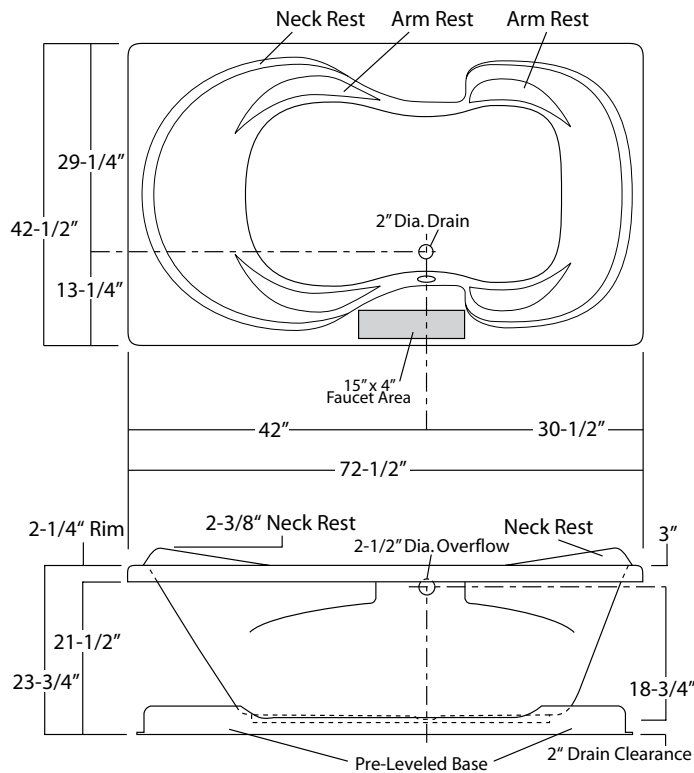

Order Number / Description

6J: *EuroFlo System* includes: 6-Adjustable jets, 6-jet Back Jet Array w/ manual control, Aromatherapy diffuser, Chromotherapy light, low water sensor, twin air controls, electronic system control w/ timer, and 13.5 amp pump/motor.

Options: In-Line Heater (1*) (order: ILH)
Ozone Generator (1*) (order: OZG)
Manual Pillow Neck Jet (1*) (order: PNJ)
(white cover std., black cover on dark units)
Electronic Back-Jet (1*, 2*, 4*) (order: BJA-ES)
Trim Upgrade (1*)
Brushed (satin) Nickel (order: 6J-SNK)

Order Number / Description

AR3; *EuroAire System* (3*) includes: (42) Perimeter air ports, electronic system control, and a 12.0 amp, 600-watt blower with ceramic heater.

6J-AR3: *EuroFlo & EuroAire System* (3*) on a single unit with an enhanced electronic control.

Notes: (1*) Factory installed options
(2*) Includes system control upgrade
(3*) Available on acrylic models only
(4*) Upgrade from manual back-jet array