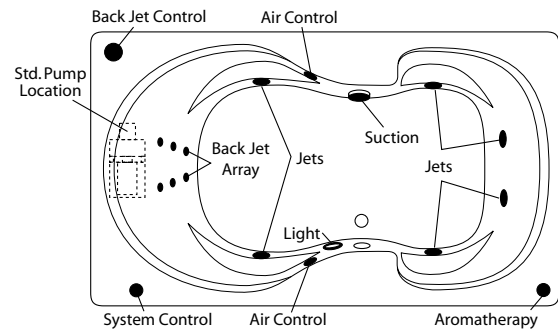

Sump Dimen: 55" long x 25" wide x 20-1/4" deep
Sump Capacity: 93 gal. (unoccupied - to overflow)
Whirlpool Operating: 65 gal.

EuroFlo System