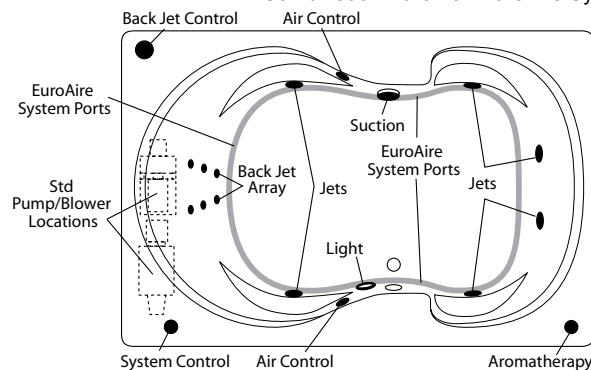

### Order Number / Description

6J: *EuroFlo System* includes: 6-Adjustable jets, 6-jet Back Jet Array w/ manual control, Aromatherapy diffuser, Chromatherapy light, low water sensor, twin air controls, electronic system control w/ timer, and 13.5 amp pump/motor.

### Order Number / Description

AR3: *EuroAire System* (3\*) includes: (44) Perimeter air ports, electronic system control, and a 12.0 amp, 600-watt blower with ceramic heater.

6J-AR3: *EuroFlo & EuroAire System* (3\*) on a single unit with an enhanced electronic control.

Notes: (1\*) Factory installed options  
 (2\*) Includes system control upgrade  
 (3\*) Available on acrylic models only  
 (4\*) Upgrade from manual back-jet array

Sump Dimen: 55" long x 30-1/2" wide x 20-1/4" deep  
 Sump Capacity: 121 gal. (unoccupied - to overflow)  
 Whirlpool Operating: 65 gal.

**EuroFlo System**

**EuroAire System**

**Combination EuroFlo / EuroAire System**

Photographic images may include optional components and appear different than actual product.  
 Dimensions shown are maximum. Due to the nature of the materials involved, actual unit dimensions can vary (tolerances: +0 / -3/8 inch).  
 Oasis reserves the right to modify or discontinue product and/or associated equipment without prior written or verbal notification or obligation.