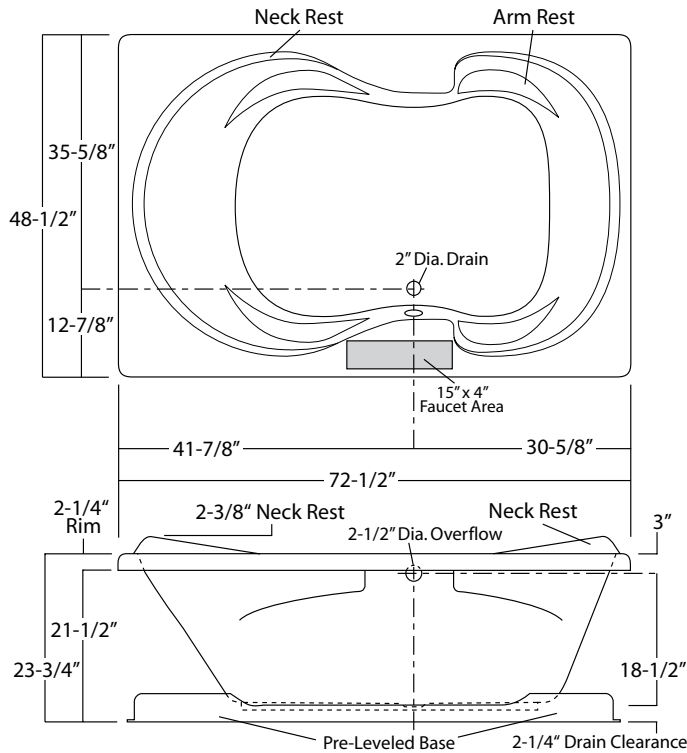

### Unit Features

- Vacuum Formed Acrylic
- 2" Dia. Side Drain (see reverse side for location)
- 2-1/2" Dia. Overflow (see reverse side for location)
- Twin, Contoured Armrests (at each end)
- Contoured Neck Rest (at each end)
- Pre-Leveled Fiberglass Base System
- Textured Floor Pattern

### System Trim

Standard 6J Trim (order code): White trim on White unit (WHT) - Bone trim on Bone unit (BON) - Biscuit trim on Biscuit unit (BSC) - Chrome trim (CHR)

### Order Number / Description

6J: *EuroFlo System* includes: 6-Adjustable jets, 6-jet Back Jet Array w/ manual control, Aromatherapy diffuser, Chromatherapy light, low water sensor, twin air controls, electronic system control w/ timer, and 13.5 amp pump/motor.

Notes: (1\*) Factory installed options  
 (2\*) Includes system control upgrade  
 (3\*) Available on acrylic models only  
 (4\*) Upgrade from manual back-jet array

Sump Dimen: 55" long x 30-1/2" wide x 20-1/4" deep  
 Sump Capacity: 121 gal. (unoccupied - to overflow)  
 Whirlpool Operating: 65 gal.