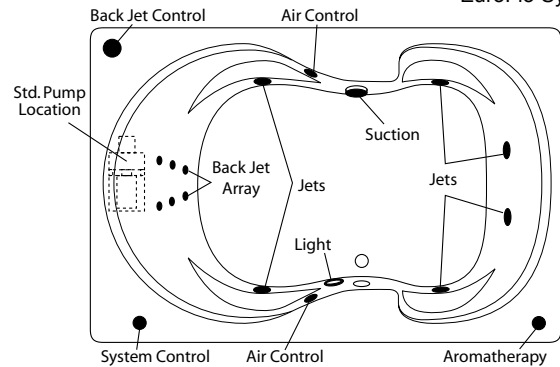

Sump Dimen: 55" long x 30-1/2" wide x 20-1/4" deep
Sump Capacity: 121 gal. (unoccupied - to overflow)
Whirlpool Operating: 65 gal.

EuroFlo System