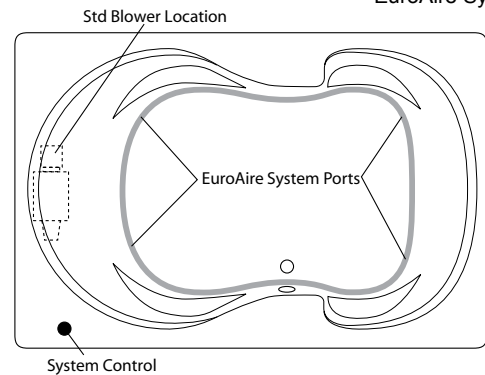

### Order Number / Description

AR3: *EuroAire System* (3\*) includes: (44) Perimeter air ports, electronic system control, and a 12.0 amp, 600-watt blower with ceramic heater.

6J-AR3: *EuroFlo & EuroAire System* (3\*) on a single unit with an enhanced electronic control.

Notes: (1\*) Factory installed options  
 (2\*) Includes system control upgrade  
 (3\*) Available on acrylic models only  
 (4\*) Upgrade from manual back-jet array

Sump Dimen: 55" long x 30-1/2" wide x 20-1/4" deep  
 Sump Capacity: 121 gal. (unoccupied - to overflow)  
 Whirlpool Operating: 65 gal.

**EuroFlo System**

**EuroAire System**

**Combination EuroFlo / EuroAire System**

Photographic images may include optional components and appear different than actual product.  
 Dimensions shown are maximum. Due to the nature of the materials involved, actual unit dimensions can vary (tolerances: +0 / -3/8 inch).  
 Oasis reserves the right to modify or discontinue product and/or associated equipment without prior written or verbal notification or obligation.