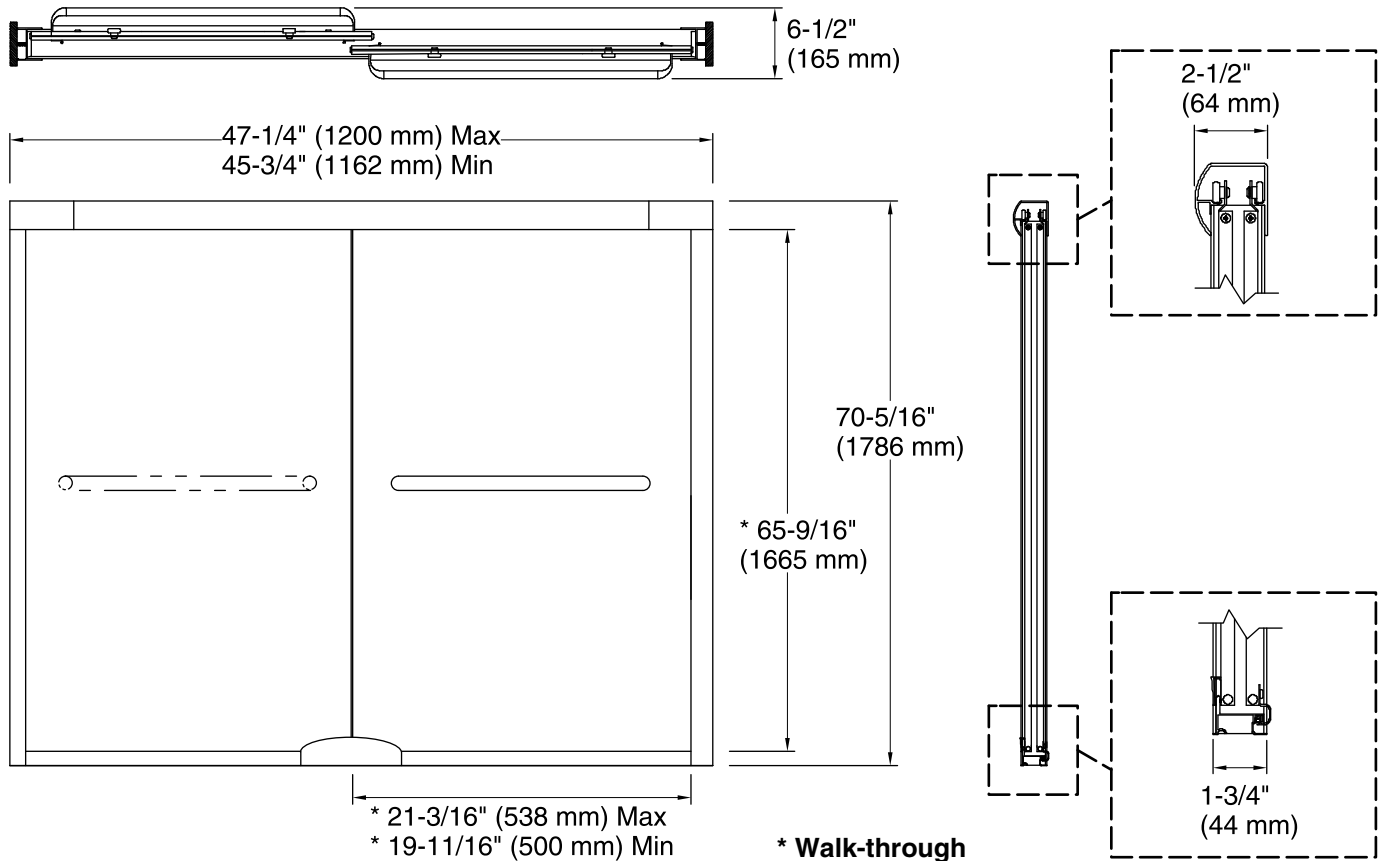

Finesse™ Quick Install™

Frameless Sliding Shower Door

5375EZ-47

Features

- Frameless
- 1/4" glass
- CleanCoat technology
- Quick Install system
- Interior and exterior towel bars
- Out-of-plumb adjustability
- Tempered glass ensures maximum safety and durability
- Anodized aluminum prevents rusting or corrosion

Code	Description
------	-------------

Clear

Lake Mist™

Technical Information

All product dimensions are nominal.

Installation type: For shower base installation

Opening Width - Min: 45-3/4" (1162 mm)

Opening Width - Max: 47-1/4" (1200 mm)

Walk-through - Min: 19-11/16" (500 mm)

Walk-through - Max: 21-3/16" (538 mm)

Glass thickness: 1/4" (6 mm)

Glass coating: CleanCoat®

Notes

Install this product according to the installation guide.

The vertical opening should be a minimum of 72-5/16" (1837 mm) to allow for installation clearance.